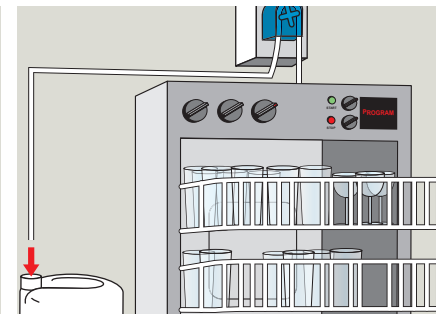

2 Connect product to electronic dosing system following manufactures instructions.