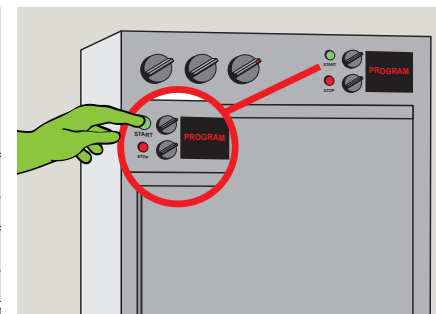

**3** Product should be diluted at the rate of 2-4ml per litre of water.

**4** Select program and press start.

Not to be used for hand glasswashing

[www.jangro.net](http://www.jangro.net)