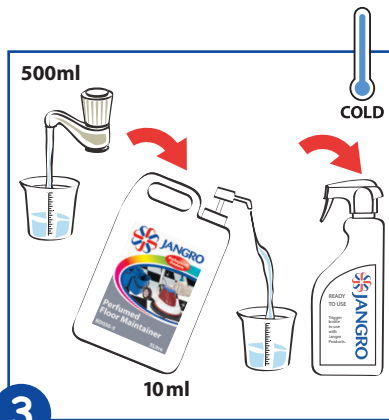

## Perfumed Floor Maintainer BD030-5

Spray cleaning

1

Use appropriate PPE as indicated in COSHH/REACH data.

2

Place safety signs.

3

Dilute 10ml solution per 500ml of cold water in a spray bottle.