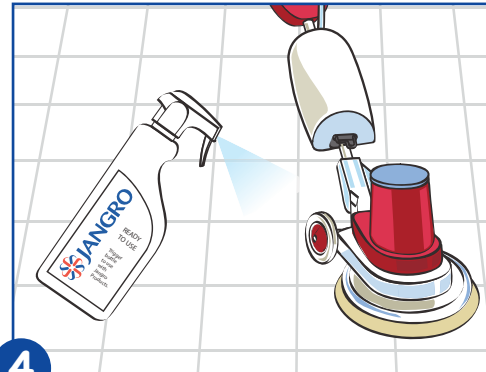

## Perfumed Floor Maintainer BD030-5

Spray cleaning

1

Use appropriate PPE as indicated in COSHH/REACH data.

2

Place safety signs.

3

Dilute 10ml solution per 500ml of cold water in a spray bottle.