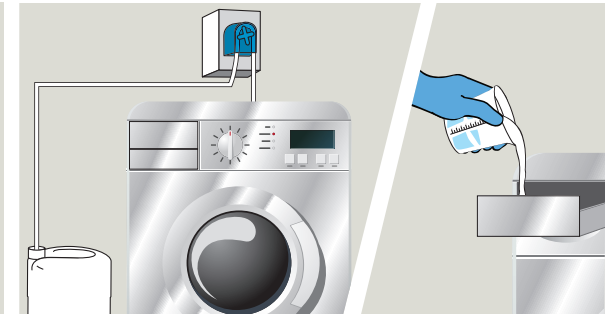

Premium Fabrix Laundry Liquid

Jangro

Product Usage Guide

PREMIUM

BP220-10

Recommended Dosage

Soiling

1 Use appropriate PPE as indicated in safety data sheet.

2 Connect to an automatic dosing system. Alternatively pour into main wash dispenser.

3 Select wash program following garments instructions and start.

4 We recommend use of Premium Fabric Softener in the final rinse.