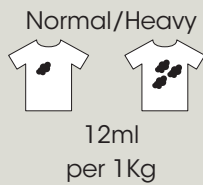

Premium Fabrix Laundry Liquid

Jangro

Product Usage Guide

PREMIUM

BP220-10

Recommended Dosage

Soiling

1 Use appropriate PPE as indicated in safety data sheet.